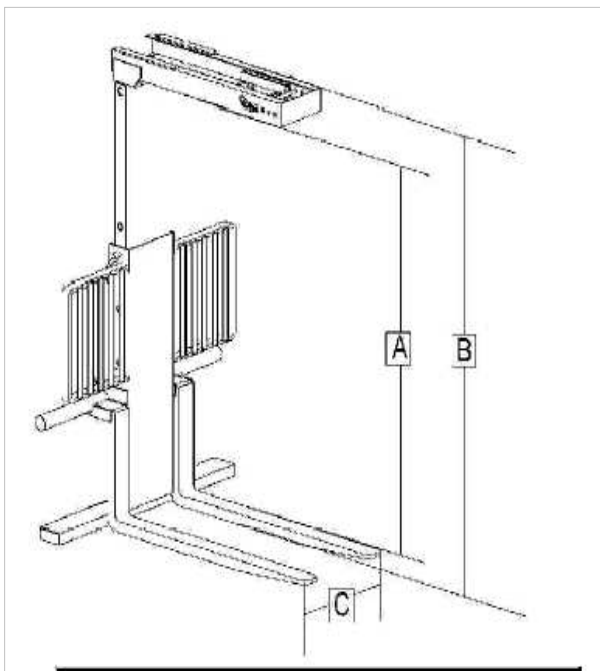

CARGO MASTER

Mobile Material Handling System Accessories

SPREADER BARS

PALLET FORKS

SWIVEL BOLT

SWIVEL HOOK

A product of:
Wayne Engineering, Div. of WIH,
701 Performance Drive, Cedar Falls, IA 50613
Ph: 319-266-1721 Fax: 319-266-8207
www.CargoMaster.com