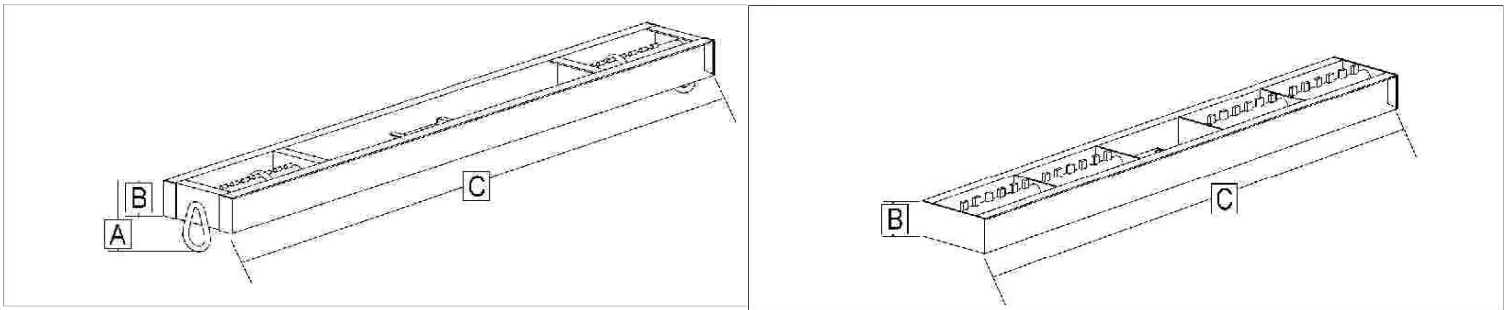

CARGO MASTER

Mobile Material Handling System Accessories

SPREADER BARS

PALLET FORKS

SWIVEL BOLT

SWIVEL HOOK

A product of:
Wayne Engineering, Div. of WIH,
701 Performance Drive, Cedar Falls, IA 50613
Ph: 319-266-1721 Fax: 319-266-8207
www.CargoMaster.com