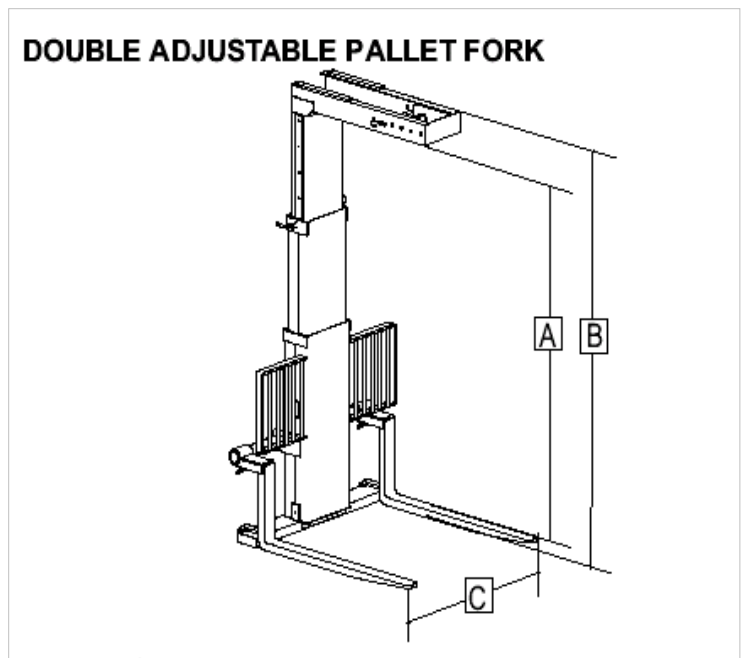

CARGO MASTER

Mobile Material Handling System Accessories

SPREADER BARS

PALLET FORKS

SWIVEL BOLT

SWIVEL HOOK

A product of:
Wayne Engineering, Div. of WIH,
701 Performance Drive, Cedar Falls, IA 50613
Ph: 319-266-1721 Fax: 319-266-8207
www.CargoMaster.com