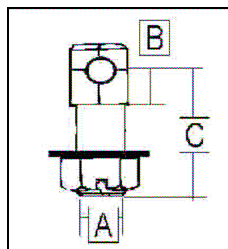

CARGO MASTER

Mobile Material Handling System Accessories

SPREADER BARS

PALLET FORKS

SWIVEL BOLT

SWIVEL HOOK

A product of:
Wayne Engineering, Div. of WIH,
701 Performance Drive, Cedar Falls, IA 50613
Ph: 319-266-1721 Fax: 319-266-8207
www.CargoMaster.com