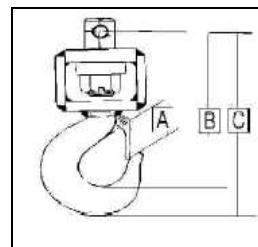

CARGO MASTER

Mobile Material Handling System Accessories

SPREADER BARS

PALLET FORKS

SWIVEL BOLT

SWIVEL HOOK

A product of:
Wayne Engineering, Div. of WIH,
701 Performance Drive, Cedar Falls, IA 50613
Ph: 319-266-1721 Fax: 319-266-8207
www.CargoMaster.com